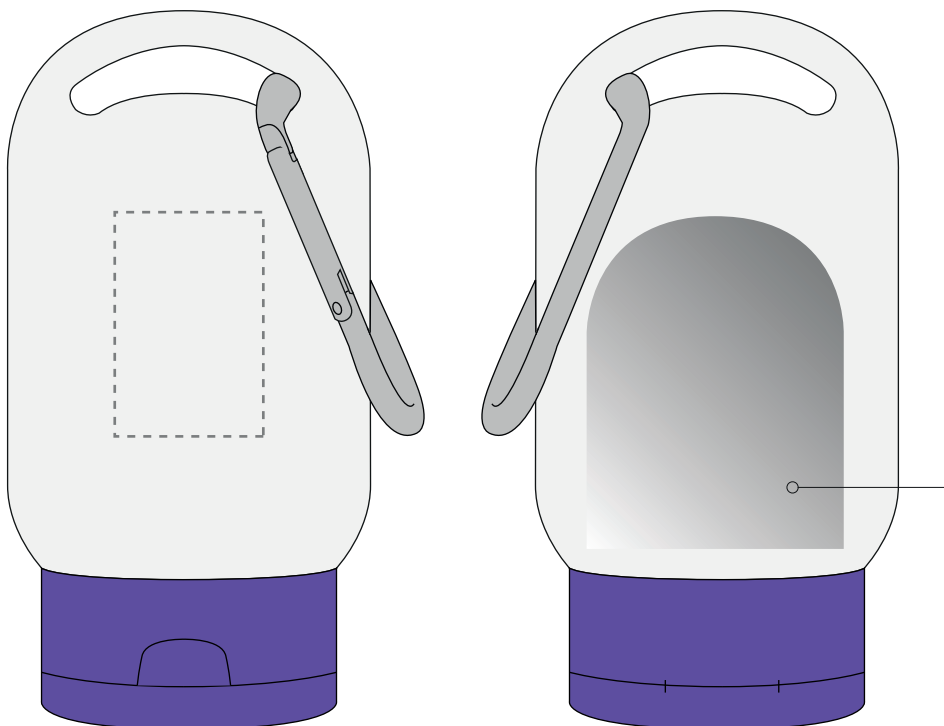

Your Ref:
Our Ref:

Quantity:
Version: 1

Product Code: RC0129
Product Colour: PURPLE

PRINTING CONCERNS:

We stock this item in the following colours

**PANTONE REFERENCE(S)**

 Full colour printing

ARTWORK SCALE 100%
Max print area: 20mm x 30mm

Product Image for visualisation
- colours may vary

Ingredient sticker on the rear
(34mm x 44mm)

The dashed line is to demonstrate print area and will not appear on your printed item

PLEASE NOTE:

- All colours including print and product are for visual purposes only and should not be regarded as the actual colour of the product and print.
- Some products may vary from batch to batch and may differ from previous orders.
- The colour and texture of a product can also have an effect on the final print colour.
- By approving this order we accept that you understand these terms.